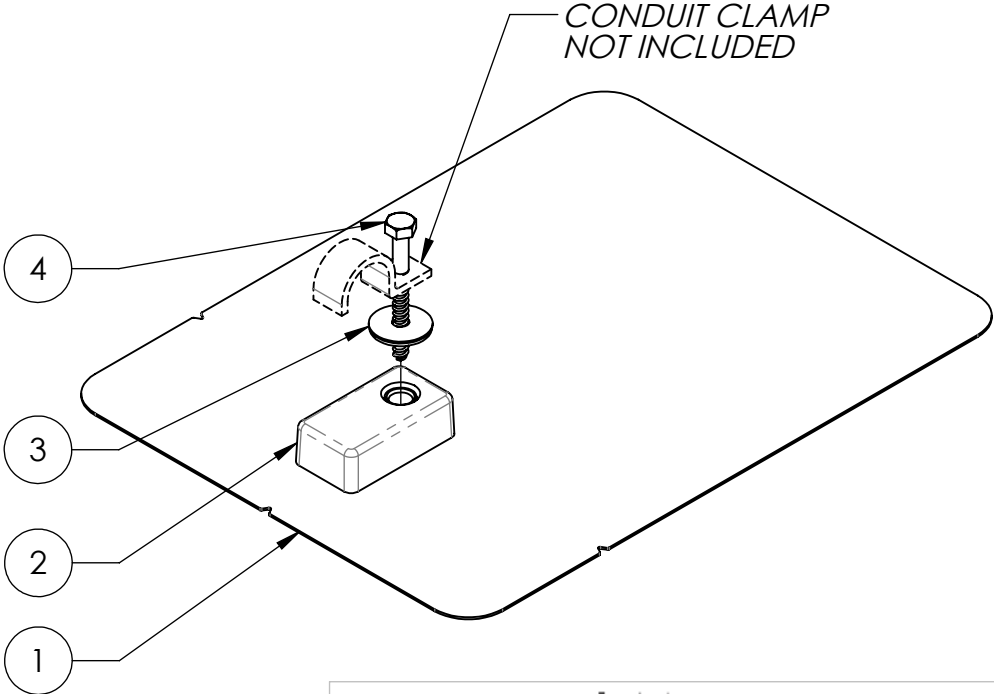

THIS EDGE TOWARDS ROOF RIDGE

ITEM NO.	DESCRIPTION	QTY.
1	FLASHING, ROUNDED CORNERS, 9" X 12" X .040", 5052, MILL	1
2	QBLOCK, CONDUIT, 5/16", CAST A360 AL, MILL	1
3	WASHER, SEALING, 1/4" ID X 1" OD, EPDM BONDED SS	1
4	LAG SCREW, HEX HEAD, 1/4" x 2-1/2", 18-8SS	1

AVAILABLE IN MILL, AND BLACK FINISHES

Quick Mount PV[®]

TITLE:
QMCC: CLASSIC CONDUIT COMPOSITION MOUNT

UNLESS OTHERWISE SPECIFIED: DIMENSIONS ARE IN INCHES TOLERANCES: FRACTIONAL ± 1/8 TWO PLACE DECIMAL ±.19 THREE PLACE DECIMAL ±.094	SIZE A	DRAWN BY: RAD	REV 7
	SCALE: 1:3	DATE: 5/9/2017	WEIGHT: 0.62
		SHEET 1 OF 1	