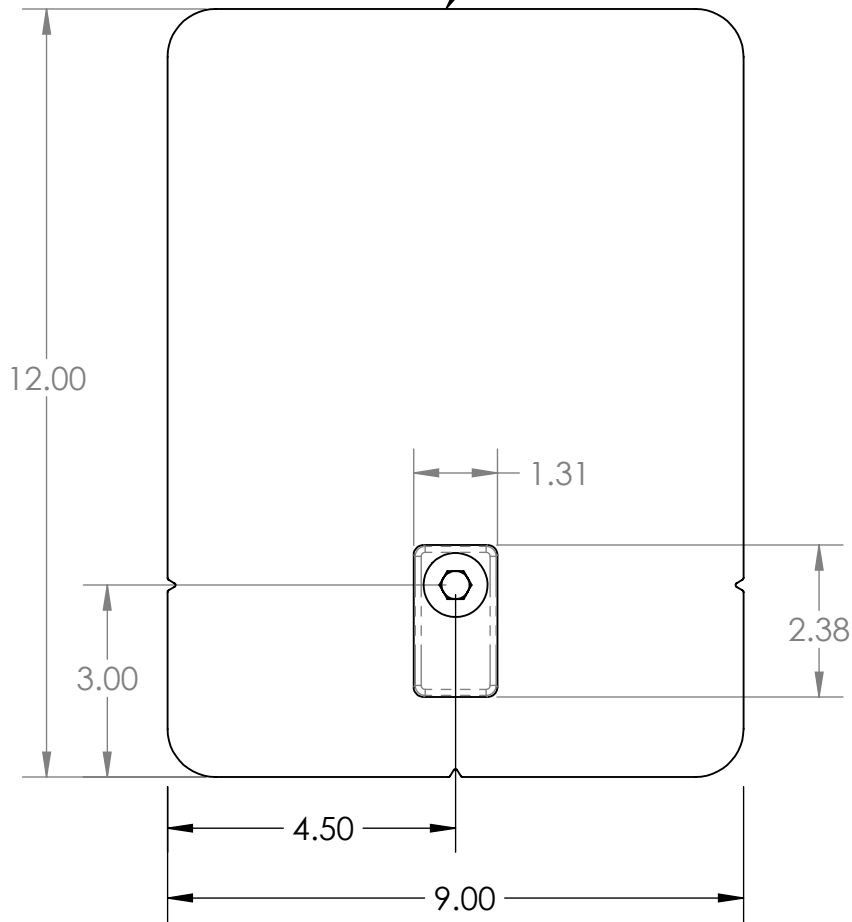

THIS EDGE TOWARDS ROOF RIDGE

ITEM NO.	DESCRIPTION	QTY.
1	FLASHING, ROUNDED CORNERS, 9" X 12" X .040", 5052, MILL	1
2	QBLOCK, CONDUIT, 5/16", CAST A360 AL, MILL	1
3	WASHER, SEALING, 1/4" ID X 1" OD, EPDM BONDED SS	1
4	LAG SCREW, HEX HEAD, 1/4" x 2-1/2", 18-8SS	1

AVAILABLE IN MILL, AND BLACK FINISHES

Quick Mount PV[®]

TITLE:
QMCC: CLASSIC CONDUIT COMPOSITION MOUNT

UNLESS OTHERWISE SPECIFIED: DIMENSIONS ARE IN INCHES TOLERANCES: FRACTIONAL ± 1/8 TWO PLACE DECIMAL ±.19 THREE PLACE DECIMAL ±.094	SIZE A	DRAWN BY: RAD	REV 7
	SCALE: 1:3	DATE: 5/9/2017	WEIGHT: 0.62
		SHEET 1 OF 1	