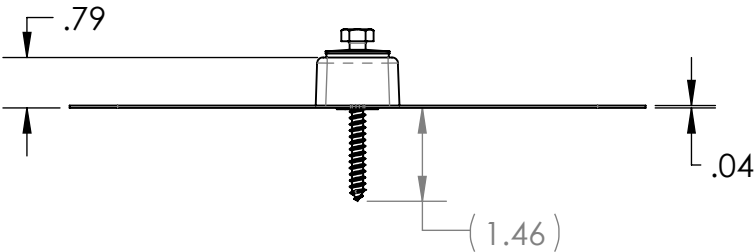

THIS EDGE TOWARDS ROOF RIDGE

ITEM NO.	DESCRIPTION	QTY.
1	FLASHING, ROUNDED CORNERS, 9" X 12" X .040", 5052, MILL	1
2	QBLOCK, CONDUIT, 5/16", CAST A360 AL, MILL	1
3	WASHER, SEALING, 1/4" ID X 1" OD, EPDM BONDED SS	1
4	LAG SCREW, HEX HEAD, 1/4" x 2-1/2", 18-8SS	1

AVAILABLE IN MILL, AND BLACK FINISHES

Quick Mount PV[®]

TITLE:
QMCC: CLASSIC CONDUIT COMPOSITION MOUNT

UNLESS OTHERWISE SPECIFIED: DIMENSIONS ARE IN INCHES TOLERANCES: FRACTIONAL ± 1/8 TWO PLACE DECIMAL ±.19 THREE PLACE DECIMAL ±.094	SIZE A	DRAWN BY: RAD	REV 7
	SCALE: 1:3	DATE: 5/9/2017	WEIGHT: 0.62
		SHEET 1 OF 1	