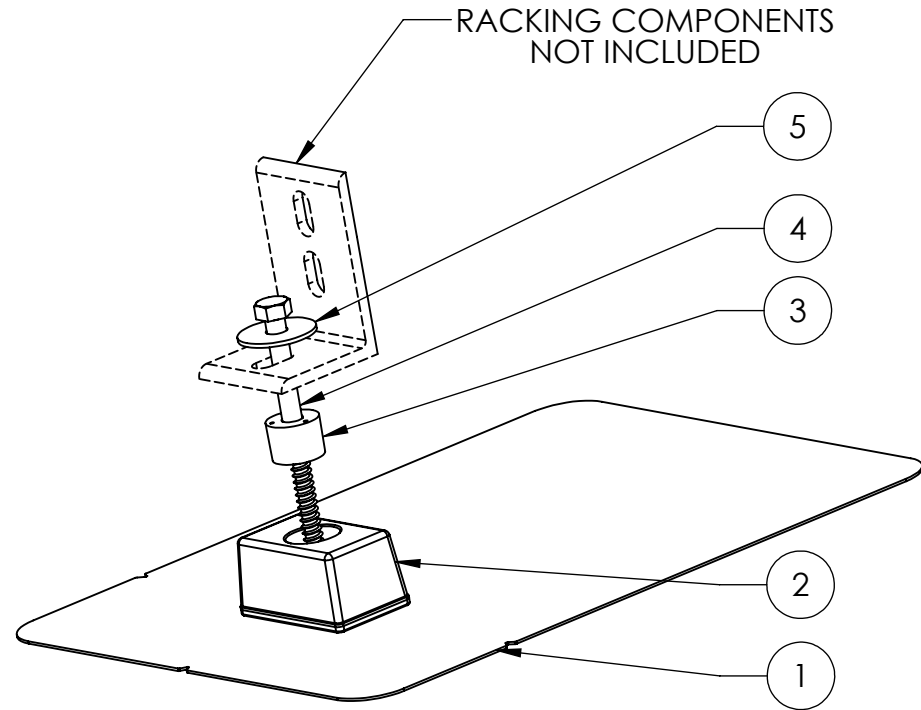

THIS EDGE TOWARDS ROOF RIDGE

ITEM NO.	DESCRIPTION	QTY./BOX
1	FLASHING, ROUNDED CORNERS, 9" X 12" X .040", 5052, MILL	1
2	QBLOCK, CLASSIC, A360 CAST AL, MILL	1
3	PLUG, SEALING, 5/16" X 7/8", EPDM / 18-8 SS	1
4	LAG SCREW, HEX HEAD, 5/16" x 5-1/2", 18-8 SS	1
5	WASHER, FENDER, 5/16" ID X 1-1/4" OD, 18-8 SS	1

AVAILABLE IN MILL, AND BLACK FINISHES

**Quick Mount PV**

TITLE:  
**QMSE-LAG: QMPV E-MOUNT WITH LAG BOLT**

UNLESS OTHERWISE SPECIFIED:  
DIMENSIONS ARE IN INCHES  
TOLERANCES:  
FRACTIONAL  $\pm 1/8$   
TWO PLACE DECIMAL  $\pm .19$   
THREE PLACE DECIMAL  $\pm .094$

SIZE <b>A</b>	DRAWN BY: RAD	REV <b>5</b>
	DATE: 5/9/2017	
SCALE: 1:3	WEIGHT: 0.91	SHEET 1 OF 1