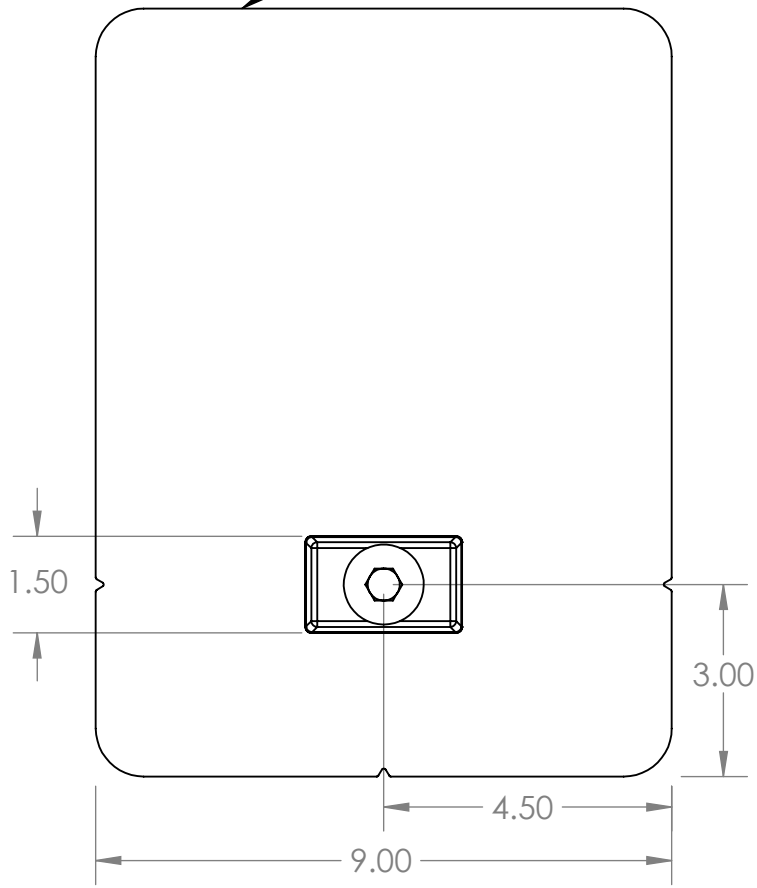

THIS EDGE TOWARDS ROOF RIDGE

ITEM NO.	DESCRIPTION	QTY./BOX
1	FLASHING, ROUNDED CORNERS, 9" X 12" X .040", 5052, MILL	1
2	QBLOCK, CLASSIC, A360 CAST AL, MILL	1
3	PLUG, SEALING, 5/16" X 7/8", EPDM / 18-8 SS	1
4	LAG SCREW, HEX HEAD, 5/16" x 5-1/2", 18-8 SS	1
5	WASHER, FENDER, 5/16" ID X 1-1/4" OD, 18-8 SS	1

AVAILABLE IN MILL, AND BLACK FINISHES

**Quick Mount PV**

TITLE:  
**QMSE-LAG: QMPV E-MOUNT WITH LAG BOLT**

UNLESS OTHERWISE SPECIFIED:  
DIMENSIONS ARE IN INCHES  
TOLERANCES:  
FRACTIONAL  $\pm 1/8$   
TWO PLACE DECIMAL  $\pm .19$   
THREE PLACE DECIMAL  $\pm .094$

SIZE <b>A</b>	DRAWN BY: RAD	REV <b>5</b>
	DATE: 5/9/2017	
SCALE: 1:3	WEIGHT: 0.91	SHEET 1 OF 1