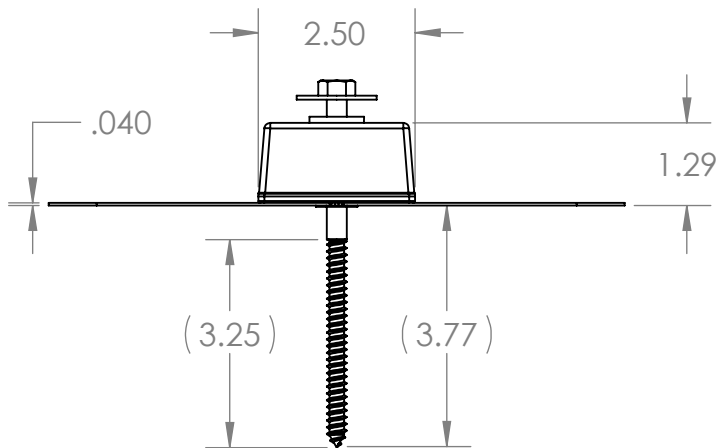

THIS EDGE TOWARDS ROOF RIDGE

ITEM NO.	DESCRIPTION	QTY./BOX
1	FLASHING, ROUNDED CORNERS, 9" X 12" X .040", 5052, MILL	1
2	QBLOCK, CLASSIC, A360 CAST AL, MILL	1
3	PLUG, SEALING, 5/16" X 7/8", EPDM / 18-8 SS	1
4	LAG SCREW, HEX HEAD, 5/16" x 5-1/2", 18-8 SS	1
5	WASHER, FENDER, 5/16" ID X 1-1/4" OD, 18-8 SS	1

AVAILABLE IN MILL, AND BLACK FINISHES

**Quick Mount PV**

TITLE:  
**QMSE-LAG: QMPV E-MOUNT WITH LAG BOLT**

UNLESS OTHERWISE SPECIFIED:  
DIMENSIONS ARE IN INCHES  
TOLERANCES:  
FRACTIONAL  $\pm 1/8$   
TWO PLACE DECIMAL  $\pm .19$   
THREE PLACE DECIMAL  $\pm .094$

SIZE <b>A</b>	DRAWN BY: RAD	REV <b>5</b>
	DATE: 5/9/2017	
SCALE: 1:3	WEIGHT: 0.91	SHEET 1 OF 1