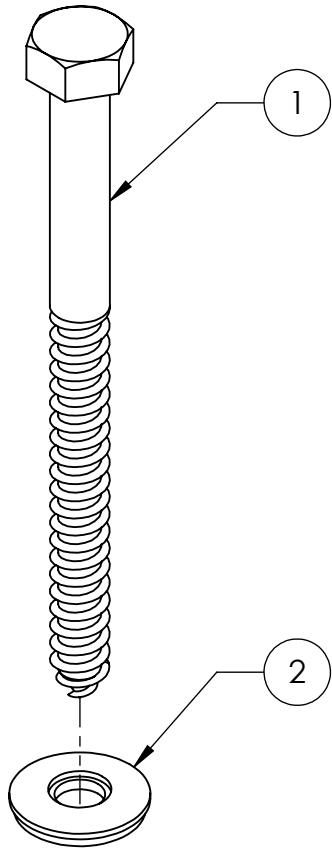

ITEM NO.	DESCRIPTION	QTY.
1	LAG SCREW, HEX HEAD, 5/16" x 4", 18-8 SS	1
2	WASHER, SEALING, 5/16" ID X 3/4" OD, EPDM BONDED SS	1

**Quick Mount PV<sup>®</sup>**

TITLE:  
**QMC-LMHW: HARDWARE KIT, 5/16" X  
 4" LAG HEX SCREW, SS, 3/4" OD  
 SEALING WASHER, COMPONENT**

UNLESS OTHERWISE SPECIFIED: DIMENSIONS ARE IN INCHES TOLERANCES: FRACTIONAL ± 1/8 TWO PLACE DECIMAL ±.19 THREE PLACE DECIMAL ±.094	SIZE	DRAWN BY: RAD	REV
	<b>A</b>	DATE: 9/20/2017	1
SCALE: 1:1		WEIGHT: 0.08	SHEET 1 OF 1

DO NOT SCALE DRAWING