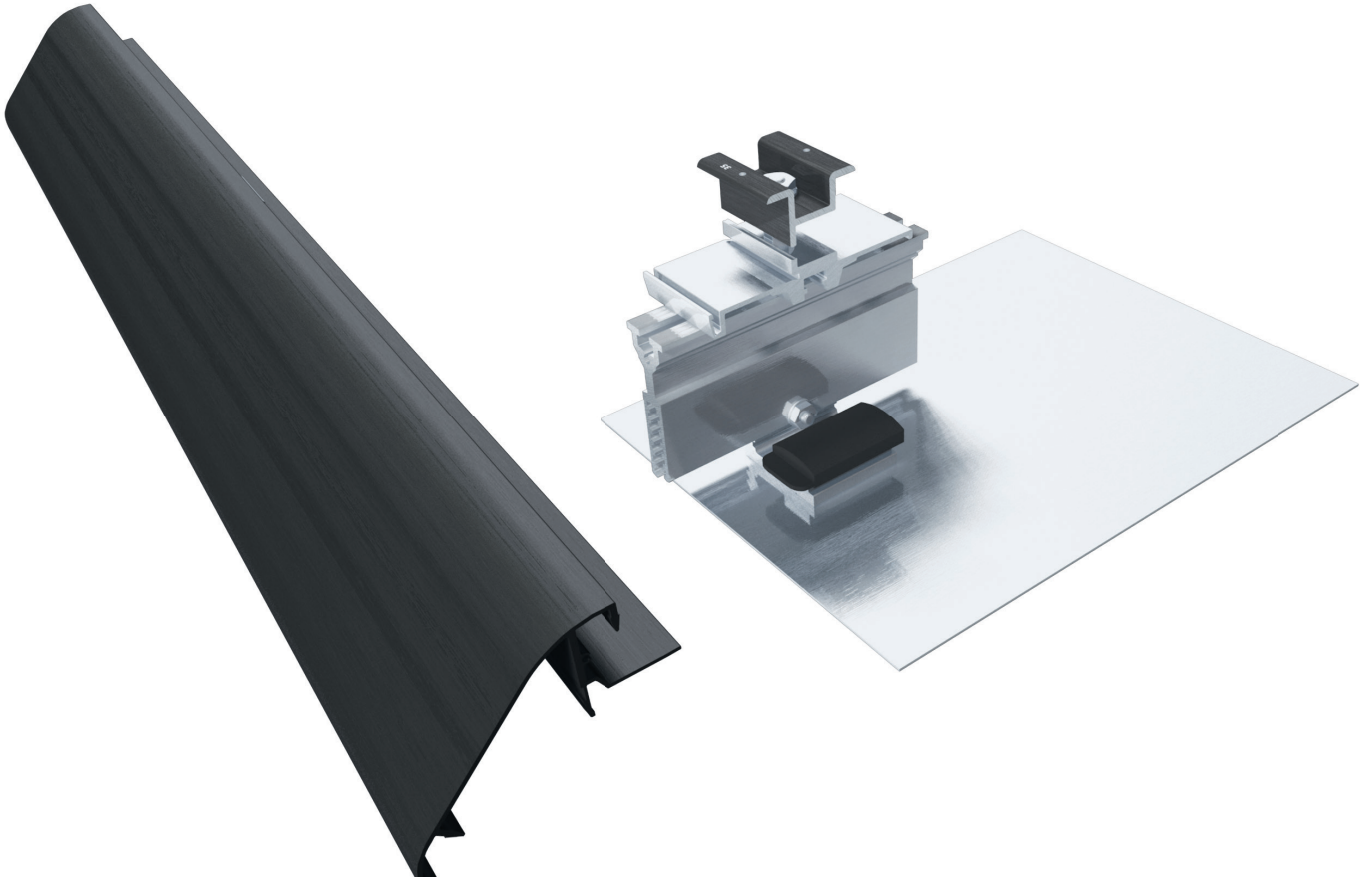

Quick Rack™

Rail-Free Mounting System

Efficient // Reliable // Economical

Intertek
4008516

UL SUB 2703

Quick Mount PV®
RESPECT THE ROOF

Patented Rail-Free Mounting System

Quick Rack, featuring QRack® patented technology, is the most reliable and cost-effective rail-free mounting system available. With only 3 main components, it works with standard module frames and features Quick Mount PV's high-quality, patented Elevated Water Seal to ensure a long, watertight life on the roof.

Features

- Integrated roof mount and racking system
- Fewer components = quick to install
- Works with standard module frames - no special grooves required
- Incorporates Quick Mount PV's Elevated Water Seal technology
- Integrated grounding up to 300 modules
- Meets or exceeds roofing industry best practices

Certifications

- UL STD 2703
- UL System Fire Class Rating A, Type 1 & 2 Modules
- 2015 International Building Code
- 2016 California Building Code
- ASCE 7-10

Quick Rack Components

1

Base Mount

Featuring Quick Mount PV's patented Elevated Water Seal.

2

Panel Clamp

Available in two sizes (2" & 8") for both mid- and end-clamping that works with standard module frames.

3

Skirt

Snaps right into place for an elegant, streamlined finish.

Base Mount Assembly Parts