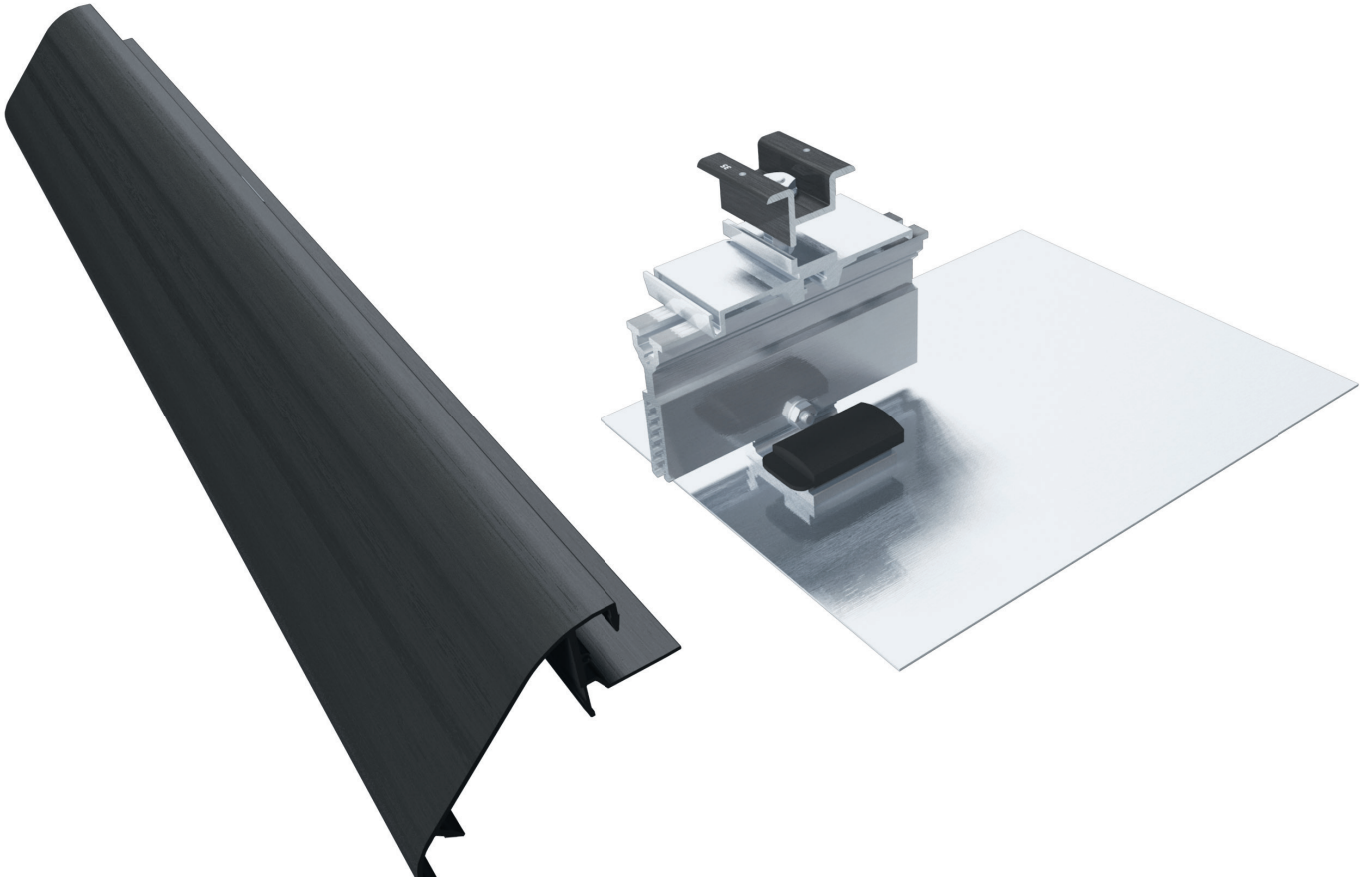

# Quick Rack™

Rail-Free Mounting System

Efficient // Reliable // Economical

Intertek  
4008516

UL SUB 2703

**Quick Mount PV®**  
RESPECT THE ROOF

# Patented Rail-Free Mounting System

Quick Rack, featuring QRack® patented technology, is the most reliable and cost-effective rail-free mounting system available. With only 3 main components, it works with standard module frames and features Quick Mount PV's high-quality, patented Elevated Water Seal to ensure a long, watertight life on the roof.

## Features

- Integrated roof mount and racking system
- Fewer components = quick to install
- Works with standard module frames - no special grooves required
- Incorporates Quick Mount PV's Elevated Water Seal technology
- Integrated grounding up to 300 modules
- Meets or exceeds roofing industry best practices

### Base Mount

Featuring Quick Mount PV's patented Elevated Water Seal.

2