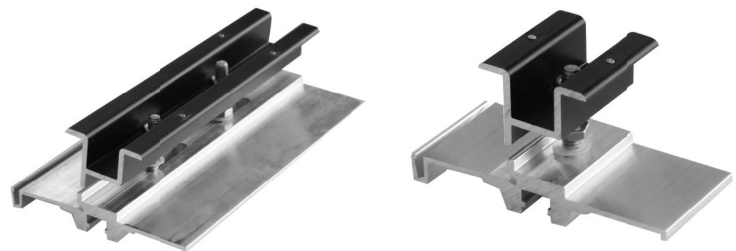

# Patented Rail-Free Mounting System

Quick Rack, featuring QRack® patented technology, is the most reliable and cost-effective rail-free mounting system available. With only 3 main components, it works with standard module frames and features Quick Mount PV's high-quality, patented Elevated Water Seal to ensure a long, watertight life on the roof.

## Features

- Integrated roof mount and racking system
- Fewer components = quick to install
- Works with standard module frames - no special grooves required
- Incorporates Quick Mount PV's Elevated Water Seal technology
- Integrated grounding up to 300 modules
- Meets or exceeds roofing industry best practices

### Base Mount

Featuring Quick Mount PV's patented Elevated Water Seal.

2

### Panel Clamp

Available in two sizes (2" & 8") for both mid- and end-clamping that works with standard module frames.

3