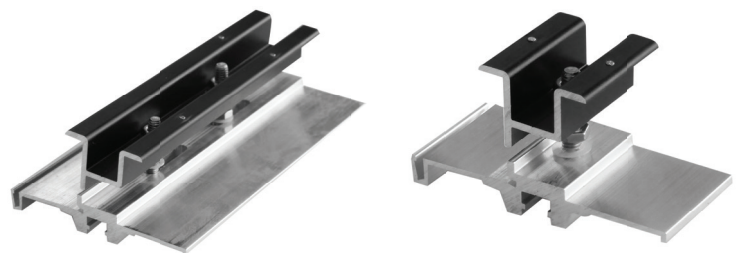

Quick Rack™

Rail-Free Mounting System

Efficient // Reliable // Economical

Intertek
4008516

UL SUB 2703

Quick Mount PV®
RESPECT THE ROOF

Patented Rail-Free Mounting System

Quick Rack, featuring QRack® patented technology, is the most reliable and cost-effective rail-free mounting system available. With only 3 main components, it works with standard module frames and features Quick Mount PV's high-quality, patented Elevated Water Seal to ensure a long, watertight life on the roof.

Features

- Integrated roof mount and racking system
- Fewer components = quick to install
- Works with standard module frames - no special grooves required
- Incorporates Quick Mount PV's Elevated Water Seal technology
- Integrated grounding up to 300 modules
- Meets or exceeds roofing industry best practices

Certifications

- UL STD 2703
- UL System Fire Class Rating A, Type 1 & 2 Modules
- 2015 International Building Code
- 2016 California Building Code
- ASCE 7-10

Quick Rack Components

1

Base Mount

Featuring Quick Mount PV's patented Elevated Water Seal.

2

Panel Clamp

Available in two sizes (2" & 8") for both mid- and end-clamping that works with standard module frames.

3

Skirt

Snaps right into place for an elegant, streamlined finish.

Base Mount Assembly Parts