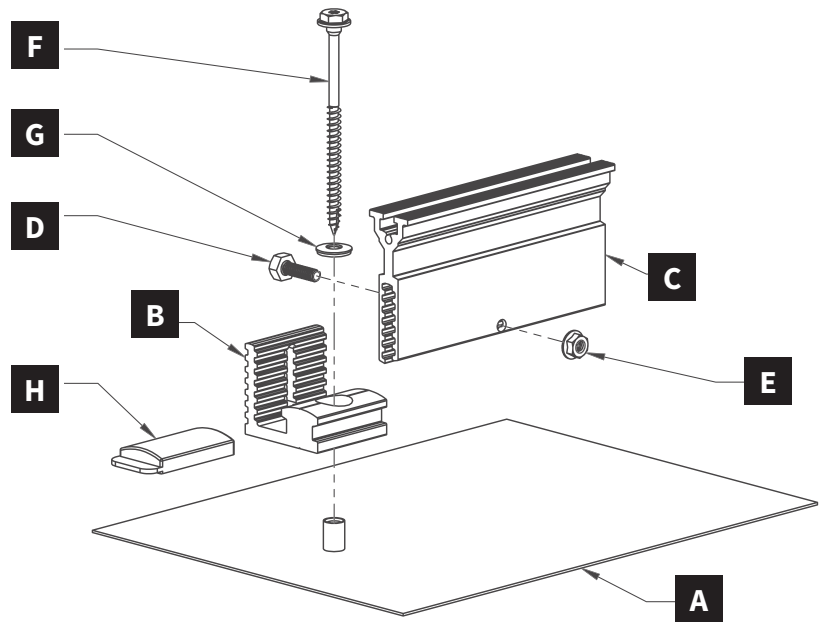

Features

- Integrated roof mount and racking system
- Fewer components = quick to install
- Works with standard module frames - no special grooves required
- Incorporates Quick Mount PV's Elevated Water Seal technology
- Integrated grounding up to 300 modules
- Meets or exceeds roofing industry best practices

2

Panel Clamp

Available in two sizes (2" & 8") for both mid- and end-clamping that works with standard module frames.

3

Skirt

Snaps right into place for an elegant, streamlined finish.

Base Mount Assembly Parts

- A** Flashing x1
- B** QBlock Slider x1
- C** Top Slider x1
- D** Custom Hex Head Cap Screw x1
- E** Serrated Flange Hex Nut x1
- F** T-30/Hex Head Structural Screw, 5/16" x1
- G** EPDM/SS Sealing Washer x1
- H** EPDM Screw Cover x1

Panel Clamp Assembly Parts

- A** Clamp Base (2" or 8") x1
- B** Panel Clamp (2" or 8") x1
- C** Hex Head Cap Screw x1 (x2 for 8")
- D** Clamp Spring (8" clamp only)
- E** Hex Nut x1 (x2 for 8")
- F** Serrated Flange Hex Nut x1 (x2 for 8")