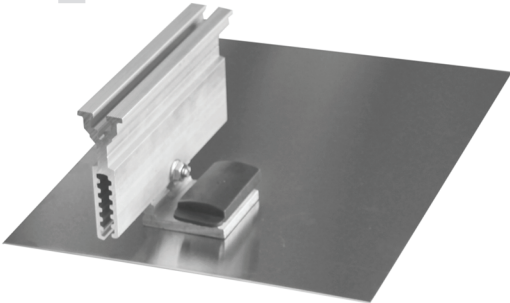

# Patented Rail-Free Mounting System

Quick Rack, featuring QRack® patented technology, is the most reliable and cost-effective rail-free mounting system available. With only 3 main components, it works with standard module frames and features Quick Mount PV's high-quality, patented Elevated Water Seal to ensure a long, watertight life on the roof.

## Features

- Integrated roof mount and racking system
- Fewer components = quick to install
- Works with standard module frames - no special grooves required
- Incorporates Quick Mount PV's Elevated Water Seal technology
- Integrated grounding up to 300 modules
- Meets or exceeds roofing industry best practices

### Base Mount

Featuring Quick Mount PV's patented Elevated Water Seal.

2