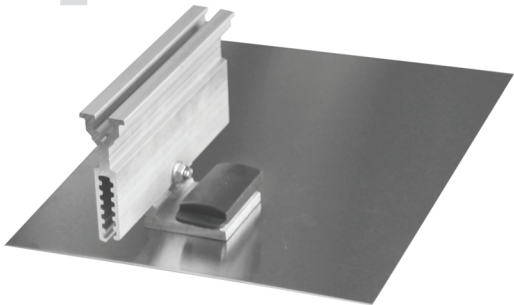

Quick Rack™

Rail-Free Mounting System

Efficient // Reliable // Economical

Intertek
4008516

UL SUB 2703

Quick Mount PV®
RESPECT THE ROOF

Patented Rail-Free Mounting System

Quick Rack, featuring QRack® patented technology, is the most reliable and cost-effective rail-free mounting system available. With only 3 main components, it works with standard module frames and features Quick Mount PV's high-quality, patented Elevated Water Seal to ensure a long, watertight life on the roof.

Features

- Integrated roof mount and racking system
- Fewer components = quick to install
- Works with standard module frames - no special grooves required
- Incorporates Quick Mount PV's Elevated Water Seal technology
- Integrated grounding up to 300 modules
- Meets or exceeds roofing industry best practices

Certifications

- UL STD 2703
- UL System Fire Class Rating A, Type 1 & 2 Modules
- 2015 International Building Code
- 2016 California Building Code
- ASCE 7-10

Quick Rack Components

1

Base Mount

Featuring Quick Mount PV's patented Elevated Water Seal.

2

Panel Clamp

Available in two sizes (2" & 8") for both mid- and end-clamping that works with standard module frames.

3

Skirt

Snaps right into place for an elegant, streamlined finish.

Base Mount Assembly Parts