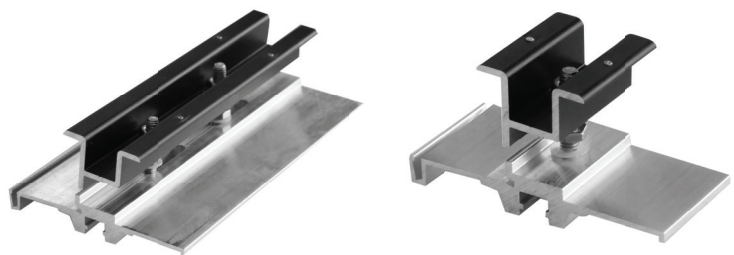

# Patented Rail-Free Mounting System

Quick Rack, featuring QRack® patented technology, is the most reliable and cost-effective rail-free mounting system available. With only 3 main components, it works with standard module frames and features Quick Mount PV's high-quality, patented Elevated Water Seal to ensure a long, watertight life on the roof.

## Features

- Integrated roof mount and racking system
- Fewer components = quick to install
- Works with standard module frames - no special grooves required
- Incorporates Quick Mount PV's Elevated Water Seal technology
- Integrated grounding up to 300 modules
- Meets or exceeds roofing industry best practices

### Base Mount

Featuring Quick Mount PV's patented Elevated Water Seal.

2

### Panel Clamp

Available in two sizes (2" & 8") for both mid- and end-clamping that works with standard module frames.

3