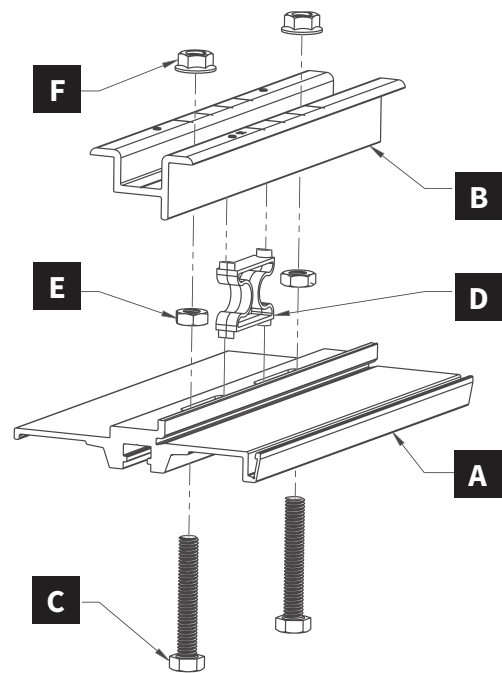

2

Panel Clamp

Available in two sizes (2" & 8") for both mid- and end-clamping that works with standard module frames.

3

Skirt

Snaps right into place for an elegant, streamlined finish.

Base Mount Assembly Parts

- A** Flashing x1
- B** QBlock Slider x1
- C** Top Slider x1
- D** Custom Hex Head Cap Screw x1
- E** Serrated Flange Hex Nut x1
- F** T-30/Hex Head Structural Screw, 5/16" x1
- G** EPDM/SS Sealing Washer x1
- H** EPDM Screw Cover x1

Panel Clamp Assembly Parts

- A** Clamp Base (2" or 8") x1
- B** Panel Clamp (2" or 8") x1
- C** Hex Head Cap Screw x1 (x2 for 8")
- D** Clamp Spring (8" clamp only)
- E** Hex Nut x1 (x2 for 8")
- F** Serrated Flange Hex Nut x1 (x2 for 8")