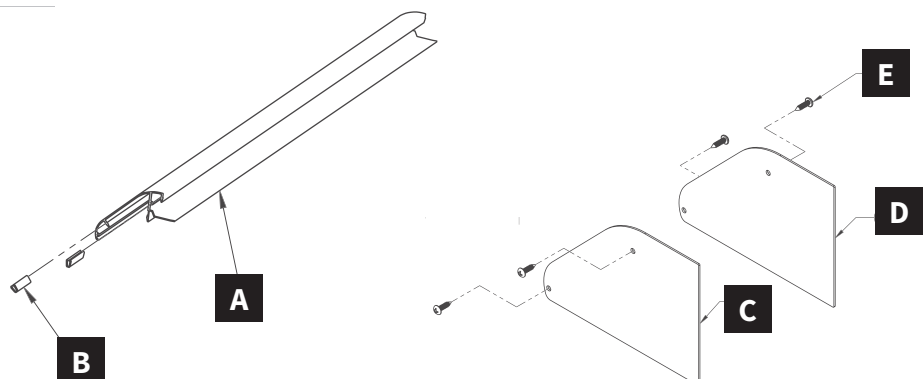

Skirt Assembly Parts

- **A** Skirt x1
- **B** Skirt Clip x2
- **C** Skirt End Cap, Right x1
- **D** Skirt End Cap, Left x1
- **E** Sheet Metal Screw x4