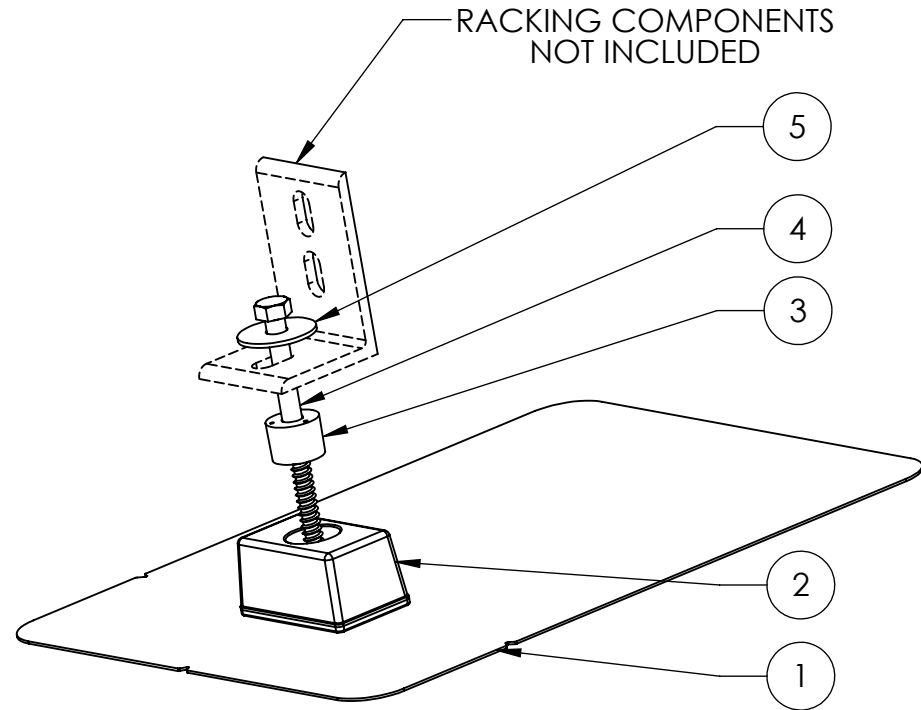

THIS EDGE TOWARDS ROOF RIDGE

ITEM NO.	DESCRIPTION	QTY./BOX
1	FLASHING, ROUNDED CORNERS, 9" X 12" X .040", .500" HOLE, 5052, MILL	1
2	QBLOCK, CLASSIC, A360 CAST AL, MILL	1
3	PLUG, SEALING, 5/16" X 7/8", EPDM / 18-8 SS	1
4	LAG SCREW, HEX HEAD, 5/16" x 5-1/2", 18-8 SS	1
5	WASHER, FENDER, 5/16" ID X 1-1/4" OD, 18-8 SS	1

AVAILABLE IN MILL, AND BLACK FINISHES

Quick Mount PV[®]

TITLE:
QMSE-LAG: QMPV E-MOUNT WITH LAG BOLT

UNLESS OTHERWISE SPECIFIED:
DIMENSIONS ARE IN INCHES
TOLERANCES:
FRACTIONAL $\pm 1/8$
TWO PLACE DECIMAL $\pm .19$
THREE PLACE DECIMAL $\pm .094$

SIZE	DRAWN BY: RAD	REV
A	DATE: 7/17/2018	6
SCALE: 1:3	WEIGHT: 0.91	SHEET 1 OF 1