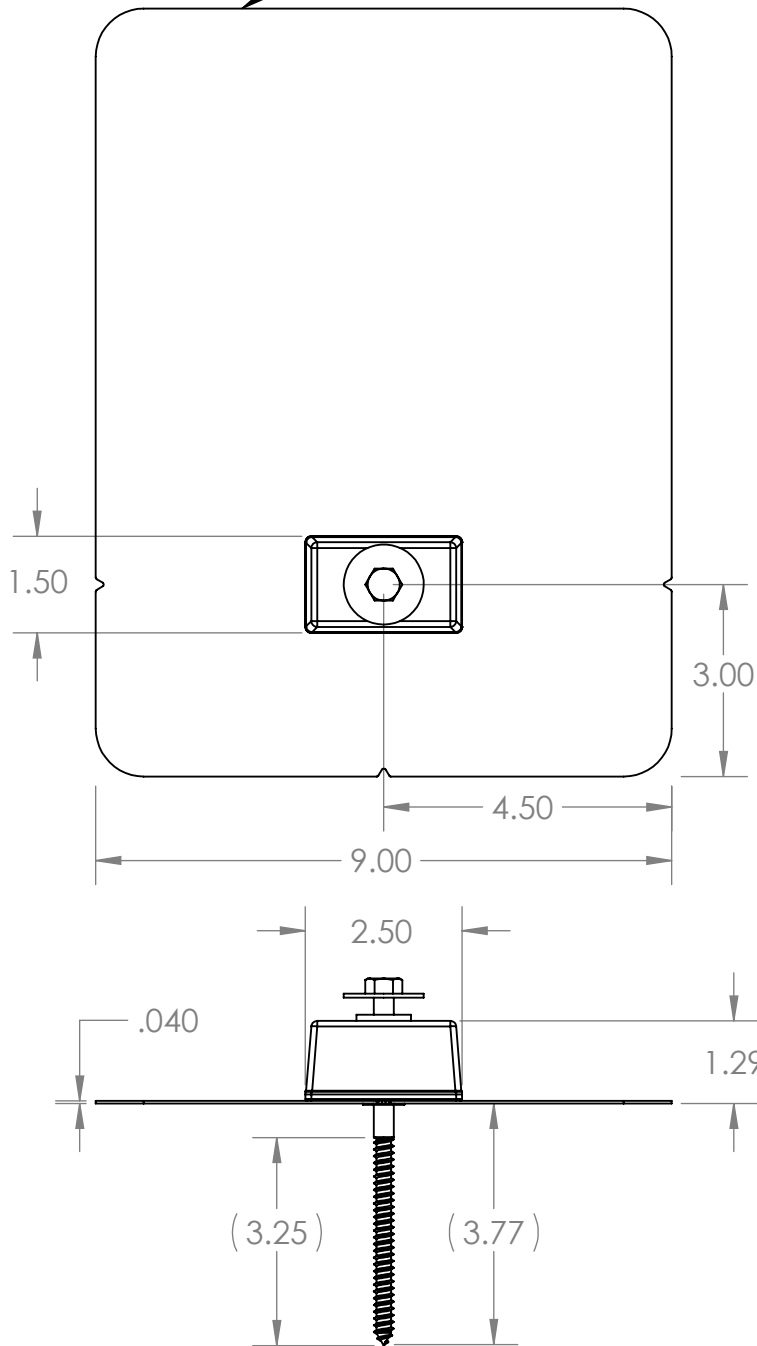

THIS EDGE TOWARDS ROOF RIDGE

ITEM NO.	DESCRIPTION	QTY./BOX
1	FLASHING, ROUNDED CORNERS, 9" X 12" X .040", .500" HOLE, 5052, MILL	1
2	QBLOCK, CLASSIC, A360 CAST AL, MILL	1
3	PLUG, SEALING, 5/16" X 7/8", EPDM / 18-8 SS	1
4	LAG SCREW, HEX HEAD, 5/16" x 5-1/2", 18-8 SS	1
5	WASHER, FENDER, 5/16" ID X 1-1/4" OD, 18-8 SS	1

AVAILABLE IN MILL, AND BLACK FINISHES

Quick Mount PV[®]

TITLE:
QMSE-LAG: QMPV E-MOUNT WITH LAG BOLT

UNLESS OTHERWISE SPECIFIED:
DIMENSIONS ARE IN INCHES
TOLERANCES:
FRACTIONAL $\pm 1/8$
TWO PLACE DECIMAL $\pm .19$
THREE PLACE DECIMAL $\pm .094$

SIZE	DRAWN BY: RAD	REV
A	DATE: 7/17/2018	6
SCALE: 1:3	WEIGHT: 0.91	SHEET 1 OF 1