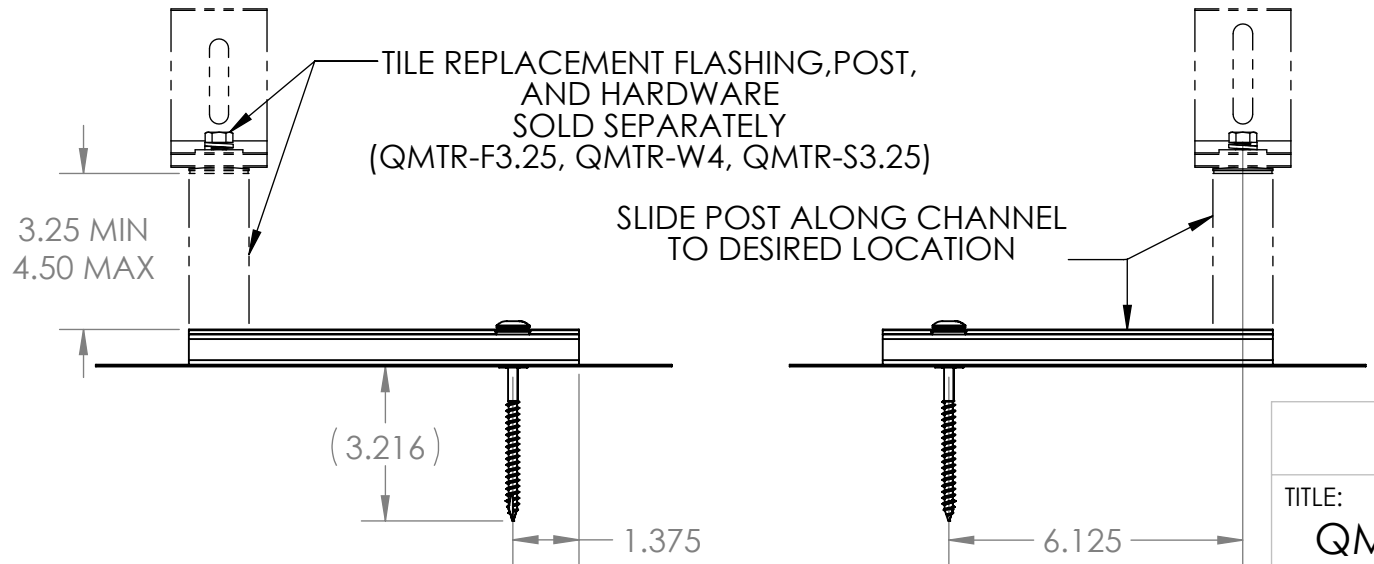

WEST ORIENTATION

EAST ORIENTATION

Quick Mount PV[®]

TITLE:
**QMTR-BM: TILE REPLACEMENT,
 BASE MOUNT**

UNLESS OTHERWISE SPECIFIED: DIMENSIONS ARE IN INCHES TOLERANCES: FRACTIONAL ± 1/8 TWO PLACE DECIMAL ±.19 THREE PLACE DECIMAL ±.094	SIZE A	DRAWN BY: RAD	REV 8
	SCALE: 1:4	DATE: 4/5/2019	WEIGHT: 1.52
		SHEET 2 OF 2	

DO NOT SCALE DRAWING