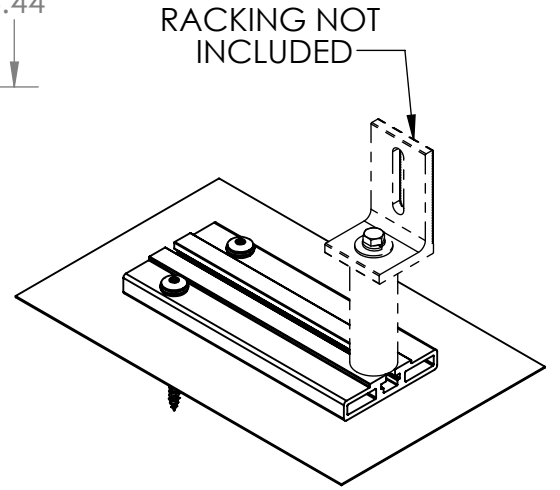

WEST ORIENTATION

EAST ORIENTATION

Quick Mount PV[®]

TITLE:
**QMTR-BM: TILE REPLACEMENT,
 BASE MOUNT**

UNLESS OTHERWISE SPECIFIED: DIMENSIONS ARE IN INCHES TOLERANCES: FRACTIONAL ± 1/8 TWO PLACE DECIMAL ±.19 THREE PLACE DECIMAL ±.094	SIZE A	DRAWN BY: RAD	REV 8
	SCALE: 1:4	DATE: 4/5/2019	WEIGHT: 1.52
		SHEET 2 OF 2	